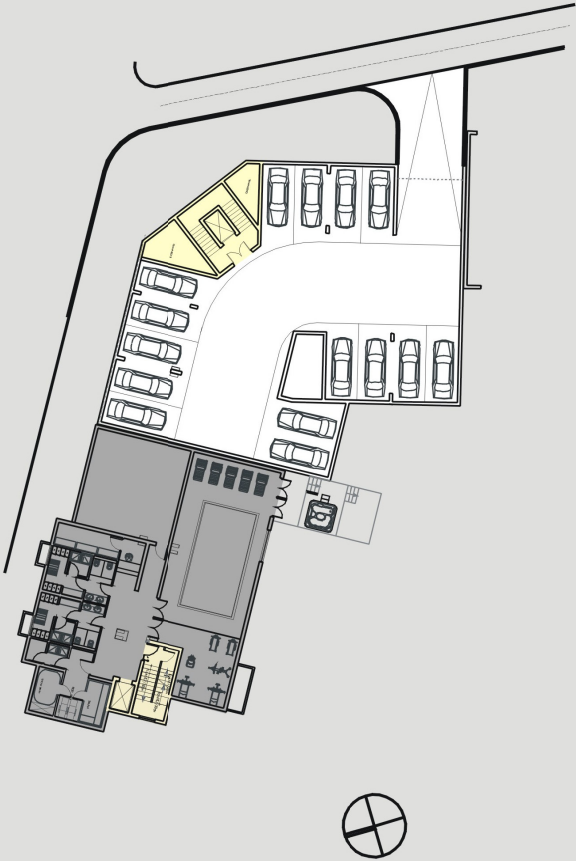

### KEY SPA CENTER:

- COMMON PARTS
- SPA CENTER  
334 sq.m.

### KEY UNDERGROUND PARKING:

- COMMON PARTS
- UNDERGROUND PARKING  
524 sq.m.

FLOOR PLAN ON THE UNDERGROUND LEVEL  
Scale 1:350